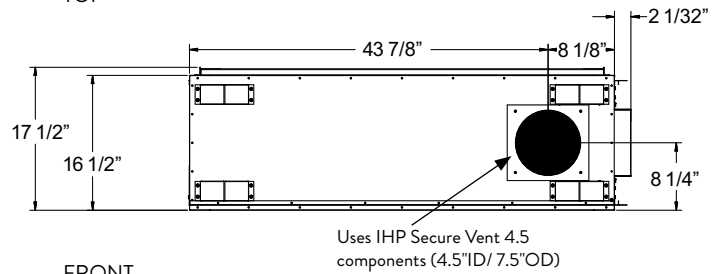

APPLIANCE SPECIFICATIONS

TOP

FRONT