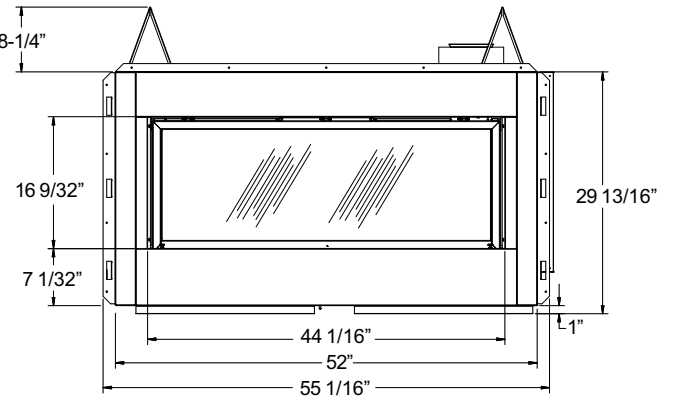

SEE THROUGH APPLICATION

APPLIANCE SPECIFICATIONS

TOP

FRONT

SIDE

FIREPLACE EFFICIENCIES – Listed to ANSI Z21.50 as a decorative gas appliance.

MODEL	FUEL	BTU/HR	AFUE*
VENICE LIGHTS 43	NG	22,000-35,000	45.91%
VENICE LIGHTS 43	LP	24,000-33,000	42.15%