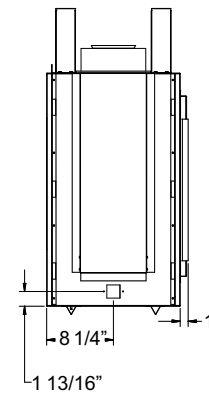

SEE THROUGH APPLICATION

APPLIANCE SPECIFICATIONS

TOP

FRONT

SIDE

FIREPLACE EFFICIENCIES – Listed to ANSI Z21.50 as a decorative gas appliance.

MODEL	FUEL	BTU/HR	AFUE*
VENICE LIGHTS 43	NG	22,000-35,000	45.91%
VENICE LIGHTS 43	LP	24,000-33,000	42.15%