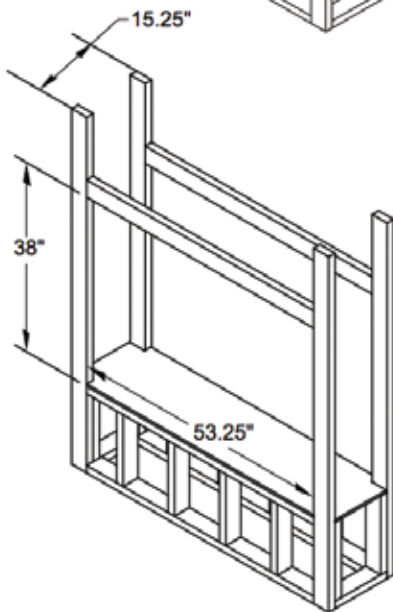

FRAMING SPECIFICATIONS

ONE SIDED APPLICATION

SEE THROUGH APPLICATION

APPLIANCE SPECIFICATIONS

TOP

FRONT

SIDE

FIREPLACE EFFICIENCIES – Listed to ANSI Z21.50 as a decorative gas appliance.

MODEL	FUEL	BTU/HR	AFUE*
VENICE LIGHTS 43	NG	22,000-35,000	45.91%
VENICE LIGHTS 43	LP	24,000-33,000	42.15%

*Annual Fuel Utilization Efficiency (AFUE) is the recognized U.S. rating system for the total efficiency of heating products.

Approved for use with European Copper and Chimney Classics chimney tops, which improve performance and add an elegant touch.

IMPORTANT NOTES:

As with any fireplace, this appliance is extremely hot during operation. Read and understand all operating instructions before using this appliance. For further information, consult your dealer.

Local conditions, such as elevation, wind, vent configuration and choice of fuel will affect overall appearance of the fire and heating performance. Performance can also vary with home design and insulation, climate, condition and type of fuel used, appliance location, burn rate, accessories chosen, chimney installation and how the appliance is operated.

Diagrams, illustrations and photographs are not to scale—consult installation instructions. Product designs, materials, dimensions, specifications, colors and prices are subject to change or discontinuance without notice.

astria
FIREPLACES®

© 2015 Innovative Hearth Products
785622M 01/15

Visit us online

Astria.us.com