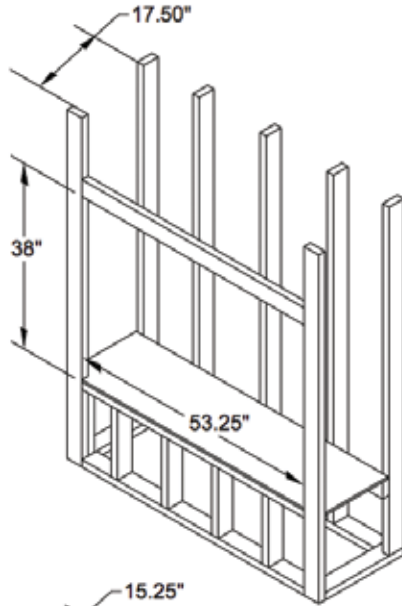

Decorative Face Trim (Optional)

Choose from three decorative face trims to customize to your decor.

Aged Silver

Aged Copper

Black

Remote included

FRAMING SPECIFICATIONS

ONE SIDED APPLICATION