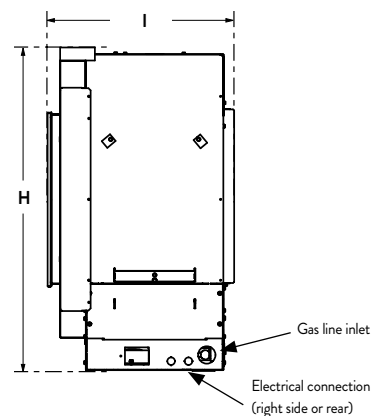

RIGHT SIDE VIEW

RHAPSODY 42 RHAPSODY 54

G	53-3/4"	65-3/4"
H*	32-1/2"	36-3/8"
I	20-1/2"	20-1/2"
J	44-1/8"	56-1/8"
K	15-11/16"	19-5/8"

*Additional 9-3/8" for standoffs

FIREPLACE EFFICIENCIES – Listed to ANSI Z21.88 as a gas fireplace heater.

MODEL	FUEL	BTU/HR	AFUE**	P4/ENERGUIDE*
RHAPSODY 42	NG	19,500/27,000	67%	61%
RHAPSODY 54	NG	26,000/37,000	70.2%	66.9%

*Intermittent ignition systems

**Annual Fuel Utilization Efficiency (AFUE) is the recognized U.S. rating system for the total efficiency of heating products.

astria
FIREPLACES®

© 2015 Innovative Hearth Products

785620M 01/15

Visit us online

Astria.us.com