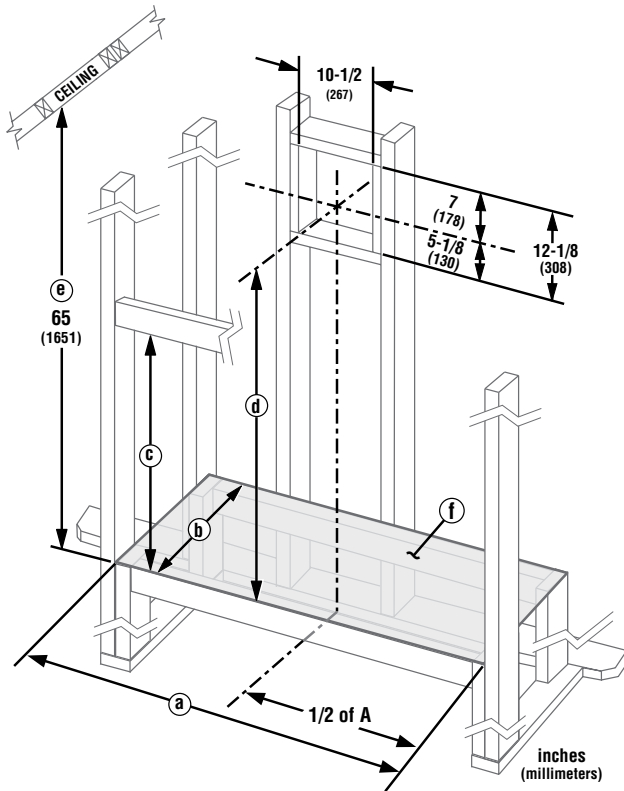

Proflame II Remote included

SURROUND

Black Satin (painted)

Black Nickel (plated)

BEZEL

Brushed Nickel

FLAT WALL FRAMING SPECIFICATIONS

	RHAPSODY 42	RHAPSODY 54
A	54"	66"
B	20-1/2"	20-1/2"
C	42"	46-3/4"
D	50-3/8"	48-1/4"
E	Minimum height from appliance base front to ceiling	
F	Mounting platform required	