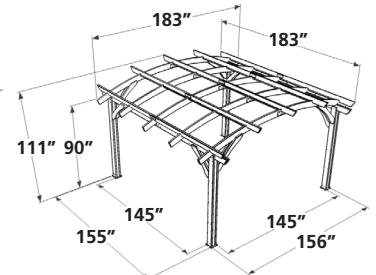

- Durable Douglas Fir
- Precision cut and ready to assemble
- Redwood oil based stain or Mocha water based stain finish
- Optional lattice shade roof, wood privacy wall, and Stainless Steel hardware available
- Hardware and anchor plates included. Anchor hardware not included.
- 3 sizes- 12x12, 12x16, 16x16
- Made in USA

Sonoma 16

THE OUTDOOR
GREATROOM
COMPANY

14400 Southcross Drive West • Suite 100 • Burnsville, MN 55306
Toll Free: 1.866.303.4028 • Sales@OutdoorRooms.com

OutdoorRooms.com

REV02-17