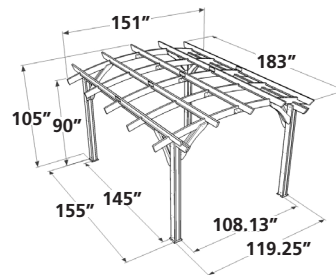

Sonoma 1216