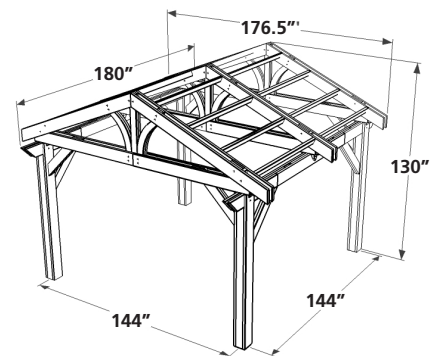

pergolas

Pergolas can do so much more than bring all of your outdoor elements together, they bring families and friends together. They create an attractive focal point on your deck or patio - a cozy space that begs to be lived in.

Lodge II

- Durable Douglas Fir
- Precision cut and finish sanded
- Mocha water based stained finish
- Hardware and anchor plates included. Anchor hardware not included.
- Optional metal roof kit
- Made in USA

sonoma arbor

- Durable Douglas Fir
- Mocha water based stained finish
- Works well with an outdoor kitchen
- Hardware and anchor plates included. Anchor hardware not included.
- Fits in small spaces
- Optional Lattice Roof
- Made in USA