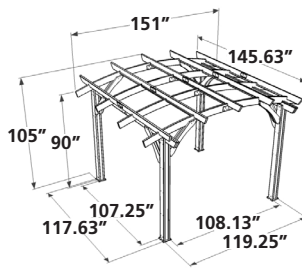

Sonoma 16 Pergola with optional Lattice
Sonoma16-R with optional SONOMA16-R-LATT

- Durable Douglas Fir
- Precision cut and ready to assemble
- Redwood oil based stain or Mocha water based stain finish
- Optional lattice shade roof, wood privacy wall, and Stainless Steel hardware available
- Hardware and anchor plates included. Anchor hardware not included.
- 3 sizes- 12x12, 12x16, 16x16
- Made in USA