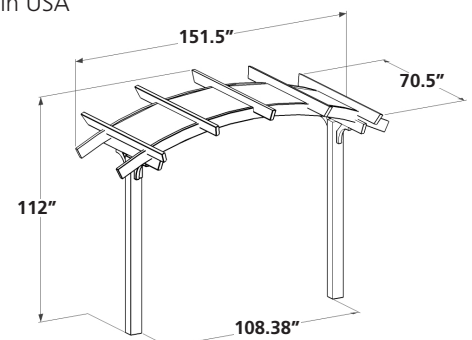

Sonoma 16 Pergola with optional Lattice
Sonoma16-R with optional SONOMA16-R-LATT

- Durable Douglas Fir
- Precision cut and ready to assemble
- Redwood oil based stain or Mocha water based stain finish
- Optional lattice shade roof, wood privacy wall, and Stainless Steel hardware available
- Hardware and anchor plates included. Anchor hardware not included.
- 3 sizes- 12x12, 12x16, 16x16
- Made in USA