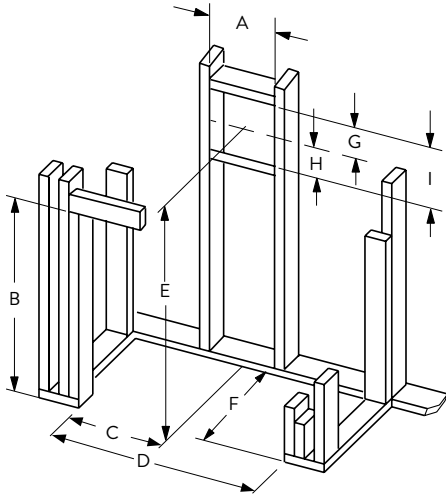

ANDIRONS (OPTIONAL)

Select from two andiron styles to further complement the look of a traditional hearth.

Classic Style

Mission Style

FLAT WALL FRAMING SPECIFICATIONS

	MONTEBELLO DLX 40	MONTEBELLO DLX 45
A	13"	13"
B	43"	48"
C	25-3/8"	28-7/16"
D	50-3/4"	56-7/8"
E	75-1/8"	80-1/16"
F	25-1/4"	25-1/4"
G	8-1/2"	8-1/2"
H	6-1/2"	6-1/2"
I	15"	15"

CORNER FRAMING SPECIFICATIONS

	MONTEBELLO DLX 40	MONTEBELLO DLX 45
J	41-7/8"	44-7/8"
K	59-1/8"	63-1/2"
L	50-5/8"	56-3/4"
M	83-5/8"	89-7/8"

IMPORTANT NOTES:

As with any heating appliance, fireplace or stove, this appliance is extremely hot during operation. Read and understand all operating instructions before using this appliance. For further information, consult your dealer. Local conditions, such as elevation, wind, vent configuration and choice of fuel will affect overall appearance of the fire and heating performance. Performance can also vary with home design and insulation, climate, condition and type of fuel used, appliance location, burn rate, accessories chosen, chimney installation and how the appliance is operated.