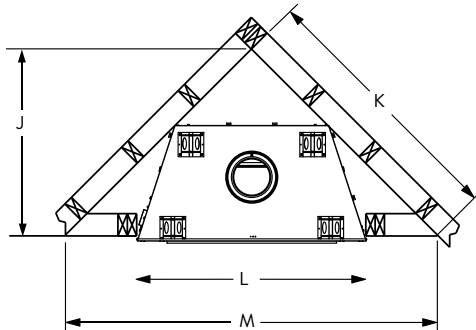

ANDIRONS (OPTIONAL)

Select from two andiron styles to further complement the look of a traditional hearth.

Classic Style

Mission Style

FLAT WALL FRAMING SPECIFICATIONS

	MONTEBELLO DLX 40	MONTEBELLO DLX 45
A	13"	13"
B	43"	48"
C	25-3/8"	28-7/16"
D	50-3/4"	56-7/8"
E	75-1/8"	80-1/16"
F	25-1/4"	25-1/4"
G	8-1/2"	8-1/2"
H	6-1/2"	6-1/2"
I	15"	15"

CORNER FRAMING SPECIFICATIONS

	MONTEBELLO DLX 40	MONTEBELLO DLX 45
J	41-7/8"	44-7/8"
K	59-1/8"	63-1/2"
L	50-5/8"	56-3/4"
M	83-5/8"	89-7/8"

IMPORTANT NOTES:

As with any heating appliance, fireplace or stove, this appliance is extremely hot during operation. Read and understand all operating instructions before using this appliance. For further information, consult your dealer. Local conditions, such as elevation, wind, vent configuration and choice of fuel will affect overall appearance of the fire and heating performance. Performance can also vary with home design and insulation, climate, condition and type of fuel used, appliance location, burn rate, accessories chosen, chimney installation and how the appliance is operated.