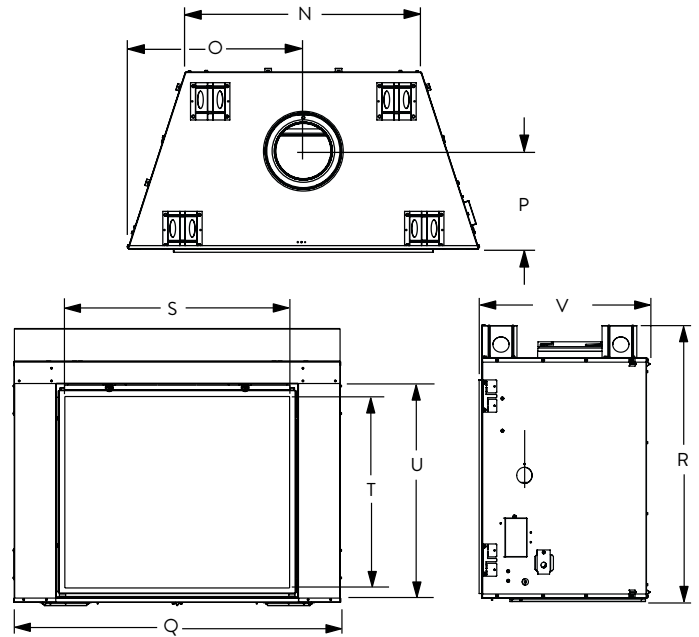

APPLIANCE SPECIFICATIONS

	MONTEBELLO DLX 40	MONTEBELLO DLX 45
N	34"	40-1/8"
O	25-5/16"	28-3/8"
P	14-1/8"	14-1/8"
Q	50-5/8"	56-11/16"
R	42-7/8"	47-7/8"
S	34-3/4"	40-59/64"
T	29-9/32"	34-1/2"
U	33-3/32"	38-3/32"
V	26-15/32"	26-15/32"

FIREPLACE EFFICIENCIES

MODEL	FUEL	BTU/HR	ENERGUIDE*
MONTEBELLO DLX 40 TEN	NG	32,000/50,000	35.8
MONTEBELLO DLX 40 TEP	LP	32,000/50,000	55.1
MONTEBELLO DLX 40 TYN	NG	32,000/42,000	35.8
MONTEBELLO DLX 45 TEN	NG	38,500/60,000	51.2
MONTEBELLO DLX 45 TEP	LP	38,500/60,000	47
MONTEBELLO DLX 45 TYN	NG	35,000/48,000	47.2

*Intermittent ignition systems

On the Cover: Montebello DLX 45 shown with Buff Herringbone and Classic Style Andirons.