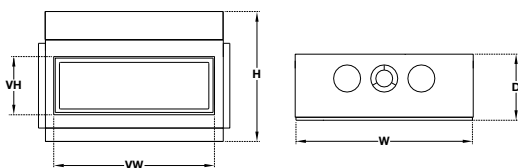

Visible Height	Visible Width	Minimum Rough Framing Dimensions			CSA P.4 Efficiency	Natural Gas (BTUH)	LP Gas (BTUH)
			Height	Width	Depth			
ML39 Timberline/Décor	15 1/4"	41 3/4"	40"	56"	19 1/2"	76%	23,000-34,250	28,000-34,250
ML47 Timberline/Décor	17 1/4"	47 7/8"	42"	62"	19 1/2"	71%	25,000-41,000	24,000-41,000
ML54 Timberline/Décor	19 1/2"	55 1/8"	44 1/2"	69"	19 1/2"	70%	27,500-41,000	33,000-41,000
ML60 Timberline/Décor	19 1/2"	61 1/8"	44 1/2"	75"	19 1/2"	72%	27,500-41,000	33,000-41,000
ML72 Timberline/Décor	21 1/2"	72 1/8"	46"	86"	19 1/2"	81%	27,000-60,000	31,000-60,000

KEY: VH=Visible Height, VW=Visible Width, H=Height, W=Width, D=Depth

mendotahearth.com

Create your ideal style with the **Design Your Fireplace tool** on our website