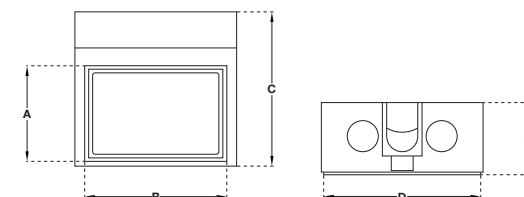

Visible Size Dimensions		Minimum Rough Framing Dimensions			CSA P.4 Efficiency	Natural Gas (BTUH)	LP Gas (BTUH)
	A	B	C	D	E			
FV36 Timberline/Décor	25"	37"	41"	50"	20"	72%	23,000-34,000	27,500-34,000
FV36 FullView	25"	37"	41"	50"	20"	75%	14,100-44,000	18,600-44,000
FV42 FullView	25"	42"	41"	55"	20"	75%	14,100-44,000	18,600-44,000
FV48 FullView	25 5/8"	48 1/8"	41 1/2"	61"	20"	75%	12,000-44,000	17,000-44,000

mendotahearth.com

Create your ideal style with the **Design Your Fireplace tool** on our website

Or download the **free Picture It app** to bring your vision to life

FRONT COVER: FV48 with Birch HD Log Set, Black Flat Panel Liner, and Brushed Chrome Solo Grace Front

facebook.com/mendotahearth

MENDOTA
NORTH AMERICA'S LUXURY FIREPLACE