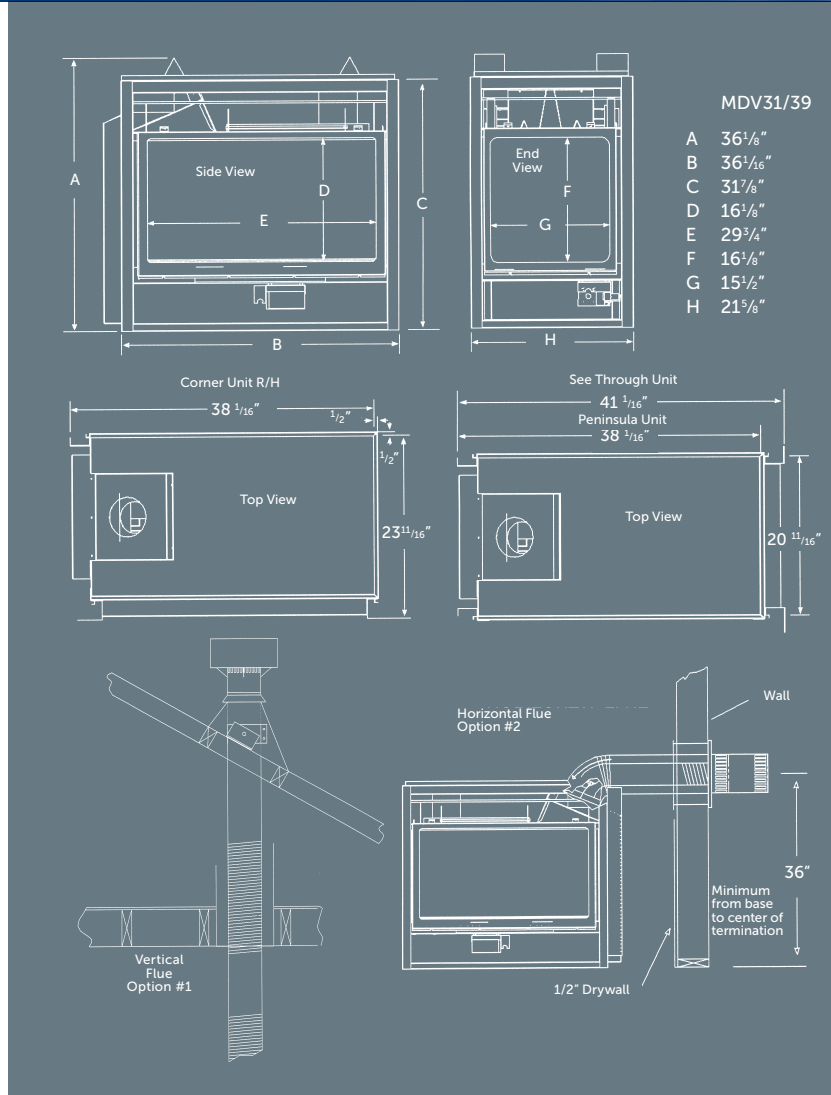

On/Off, Thermostat On/Off, Thermostat On/Off modulating, Thermostat On/Off modulating and fan control

Designer Clean View Circulating Kit

No louvers required

Two Clean views required for installation

Clean View Framing

42 1/2" H x 46 1/8" W x 25 5/8" D

UNIT AND FRAMING SPECIFICATIONS (IN.)

Louvered Model	Height Framing	Width Framing	Depth Framing
CORNER	37"	38 1/8"	23 3/4"
PENINSULA	37"	38 1/8"	20 5/8"
SEE-THROUGH	37"	41 1/8"	20 5/8"