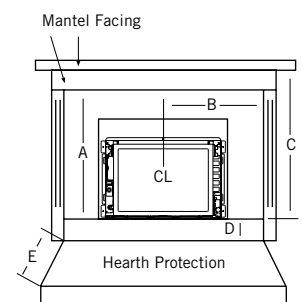

SPECIFICATIONS

DIMENSIONS

		Ravenna™ 33/40	Ravenna™ CD	Madison Park™ 27	Madison Park™ CD 27	Madison Park™ 32	Madison Park™ CD 32	Madison Park™ 34	Madison Park™ CD 34
Width	Front	31-1/4"	31-1/4"	26-5/8"	26-5/8"	31-5/8"	31-5/8"	33-5/8"	33-5/8"
	Back/Rear	17-5/8"	17-5/8"	16-3/4"	16-3/4"	21"	21"	23"	23"
Height	Overall	19-3/8"	19-3/8"	17-7/8"	17-7/8"	19-3/8"	19-3/8"	23-7/8"	23-7/8"
Depth	Overall	15-7/8"	15-7/8"	14-7/8"	14-7/8"	15-7/8"	15-7/8"	16-1/4"	16-1/4"
To Centerline (CL) of 3" Flue Collar		13-3/8"	13-3/8"	8-3/16"	8-3/16"	9-3/4"	9-3/4"	10"	10"

CLEARANCES

MINIMUM CLEARANCES TO COMBUSTIBLES

Hearth protection to be minimum of 3/8" thick non-combustible or equivalent, with a k factor of .84.

		Ravenna™ 33	Ravenna™ 40	Ravenna™ CD	Madison Park™ 27 & Madison Park™ CD 27	Madison Park™ 32 & Madison Park™ CD 32	Madison Park™ 34 & Madison Park™ CD 34
A	1-1/2" Top facing to bottom of appliance	31-1/2"	35-1/2"	31-1/2"	32"	32"	36"
B	Side facing or side wall to center of glass	25-1/2"	25-1/2"	25-1/2"	23"	25-7/8"	26-7/8"
C	6" Mantel to bottom of appliance	39"	43"	39"	34"	32"	36"
D	Vertical distance from base of appliance to hearth extension	0" 2" 4"	0" 2" 4"	0" 2" 4"	0" 4"	0" 10"	0" 10"
E	Minimum horizontal distance from front of appliance	13" 10" 0"	14" 10" 0"	13" 10" 0"	10" 0"	2" 0"	2" 0"

INSERT SURROUNDS

	Ravenna™ 33/40 & Ravenna™ CD	Madison Park™ 27 & Madison Park™ CD 27	Madison Park™ 32 & Madison Park™ CD 32	Madison Park™ 34 & Madison Park™ CD 34
Standard Surround 3-pc	29" H X 41" W	26" H X 37" W	26" H X 41" W	31" H X 41" W
	29" H X 48" W	26" H X 41" W	26" H X 46" W	31" H X 46" W
	33" H X 41" W	30" H X 37" W	33" H X 41" W	34" H X 41" W
	33" H X 48" W	30" H X 41" W	33" H X 46" W	34" H X 46" W
Standard Surround 1-pc	29" H X 41" W	N/A	N/A	N/A
4 Sided - Able to be Trimmed	N/A	38" H X 46" W	38" H X 46" W	42" H X 46" W
Cast Surround	30" H X 45-1/2" W	N/A	N/A	N/A