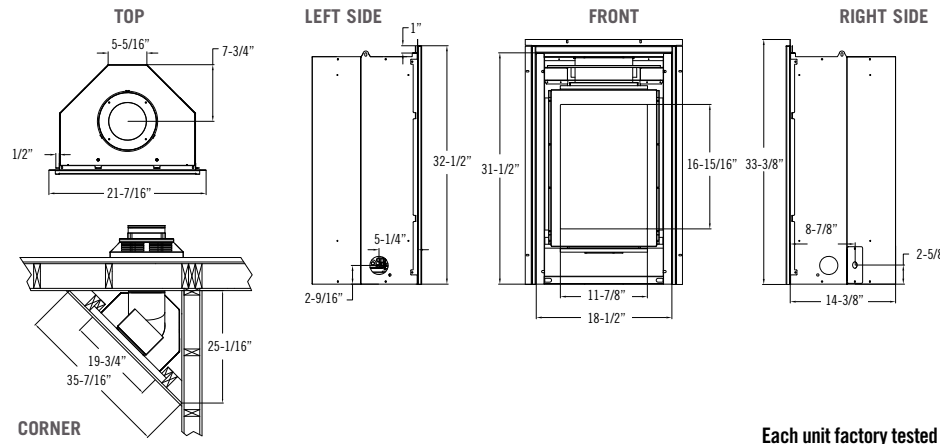

Vent System Approval & Requirements

This fireplace is manufactured to accept 5" x 8" pipe only.

- Simpson Dura-Vent™ DV-PRO Pipe – 5" x 8" to 4" x 6-5/8" reducer (Delano 36S only)
- Selkirk – Model DT 5" x 8" to 4" x 6-5/8" reducer (Delano 36S only)
- American Metal Products 5" x 8"
- Metal Fab™ 5" x 8"
- Security™ 5" x 8"
- ICC™ 5" x 8"
- Kozy Heat Flexible #800 series Vent Kits* - 5" x 8" (Delano 36S only)
- BDM 5" x 8"

Delano Only: A 5" x 8" to a 4" x 6-5/8" vent reducer may be used for horizontal or vertical vent runs for DuraVent and Selkirk vent systems

IMPORTANT: Kozy Heat Part #800-WPT or #800-WPT2, must be used on ALL Horizontal vent runs.

The included Horizontal Vent Heat Shield must be installed when using a 90° elbow to horizontally position the vent system. This includes corner installation.

Elbows: For each additional 90° elbow used after the first elbow, 3' must be subtracted from the maximum venting allowed. For each additional 45° elbow used after the first elbow, 1½' must be subtracted from the maximum venting allowed.

Note: (2) 45° elbows = (1) 90° elbow.

Horizontal Terminations:

Delano 36S: Minimum: 6" Maximum: 25"
*30' maximum allowed when using stainless steel pipe

Nicollet 195S: Minimum: 6" Maximum: 20"
*Horizontal vent sections require 1/4" rise for every 12"

Vertical Terminations:

Delano 36S: Minimum: 4" Maximum: 50"
Delano Only: 4" x 6-5/8" Reducer Vertical Terminations
Minimum: 5" x 8" Vertical Length: 6'
Minimum: 4" x 6-5/8" Vertical Length: 4'
Maximum: 4" x 6-5/8" Vertical Length: 50'

Nicollet 195S: Minimum: 3" Maximum: 50"

Horizontal / Vertical COMBO:

Delano 36S: 50' = 25' maximum horizontal / 25' maximum vertical (consult the horizontal & vertical combination venting chart in the installation manual)

Nicollet 195S: 50' = 25' maximum horizontal / 25'

*Refer to the installation manuals for complete installation & venting requirements.

In order to continually provide the highest quality product available, features/options, specifications & dimensions are subject to change. Refer to the unit installation manual for complete installation instructions. Installation must conform with local building codes. **In some regions it may be possible that this appliance qualifies for an energy rebate. See your local dealer for details regarding promotions and qualifications.**

Product Line:

For complete information on the Kozy Heat product line, please contact us at:

Manufactured by Hussong Mfg. Co., Inc.
204 Industrial Park Drive, Lakefield, MN 56150
Phone 1-800-253-4904 www.kozyheat.com

12-16