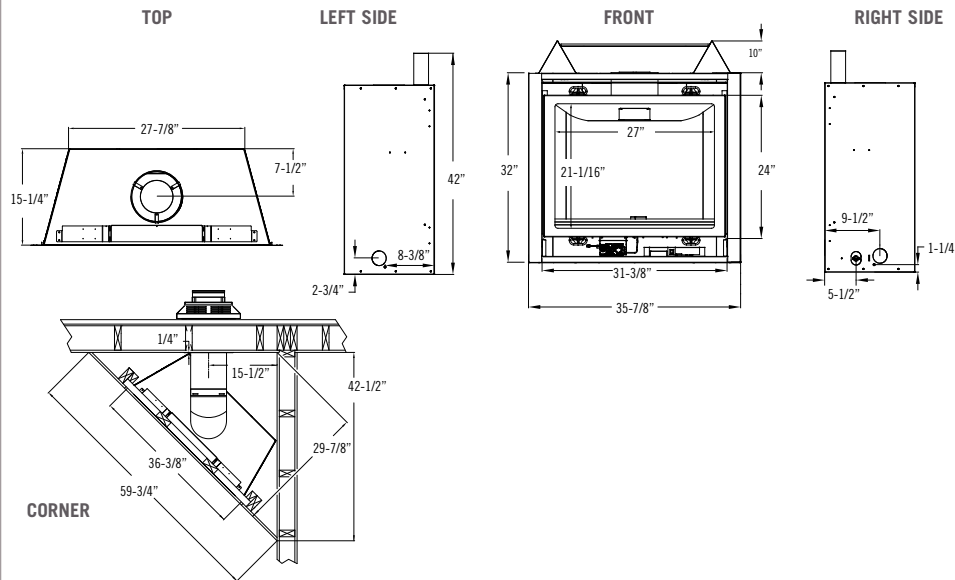

Features, Options & Specifications are subject to change.

Clearances

Model	Delano 36S	Nicollet 195S
From fireplace to top 3/4 trim	10"	2-1/4"
Fireplace left and side side stand-offs	0"	0"
Fireplace left & right sides & back	1/4"	1/2"
Fireplace top to ceiling	31"	31"
Fireplace side to adjacent sidewall	1-1/2"	3"
Mantel 4" deep from top of fireplace	16"	7-1/2"
Mantel 12" deep from top of fireplace	20-3/16"	7-1/2"

Refer to the installation manuals for complete installation & venting requirements. See additional mantel clearance configurations in the installation manual.

The Delano 36S and the Nicollet 195S (Electronic Ignition) comes standard with a decorative black curved firebox lining, remote modulating valve system with flame & fan adjustment. Remote control & light kit included.

Delano 36S

Nicollet 195S