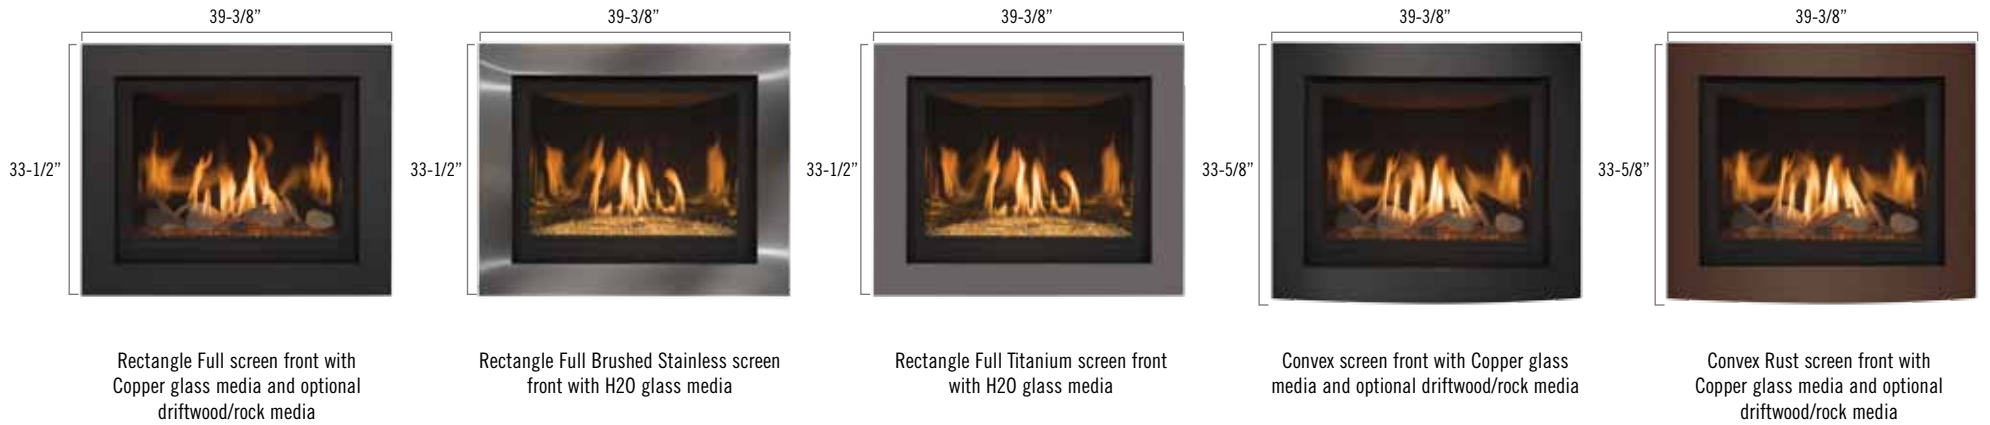

FIREPLACE OPTIONS

Fronts

Delano 36S