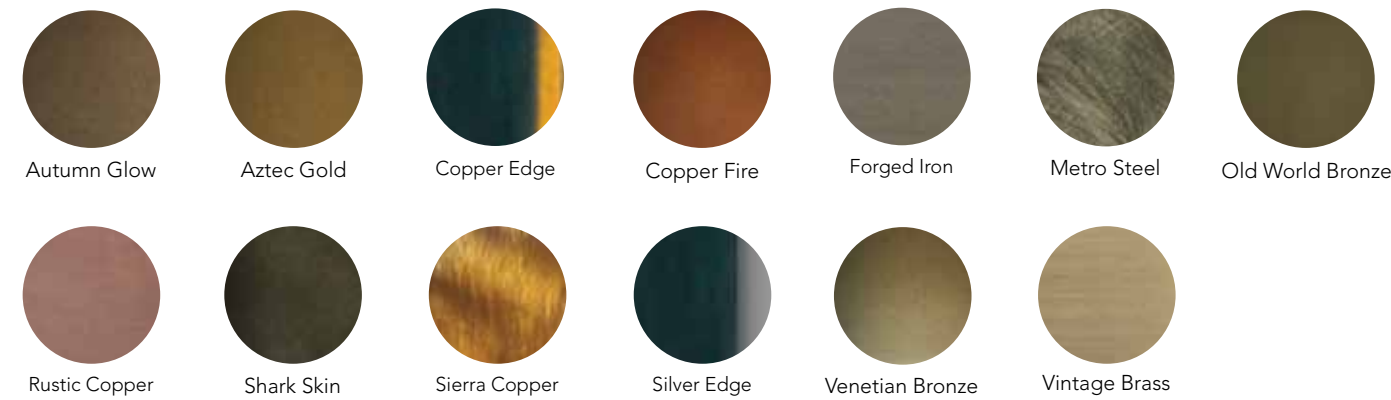

STEEL FINISHES POWDER COAT

STANDARD FINISHES

Proudly made in the USA, each Design Specialties door is hand crafted to the specifications of each order. Due to the nature of the anodizing, plating and powder coat processes, slight variations in color may occur. In particular, finishes including, but not limited to, Forged Iron, Sierra Copper, Rustic Copper, Black Silver Edge and Black Copper Edge.

ARTISAN FINISHES

Variations in color and shade are inherent in all printing processes, the actual colors may vary slightly from those shown in this brochure. Please visit your local dealer to view a sample.