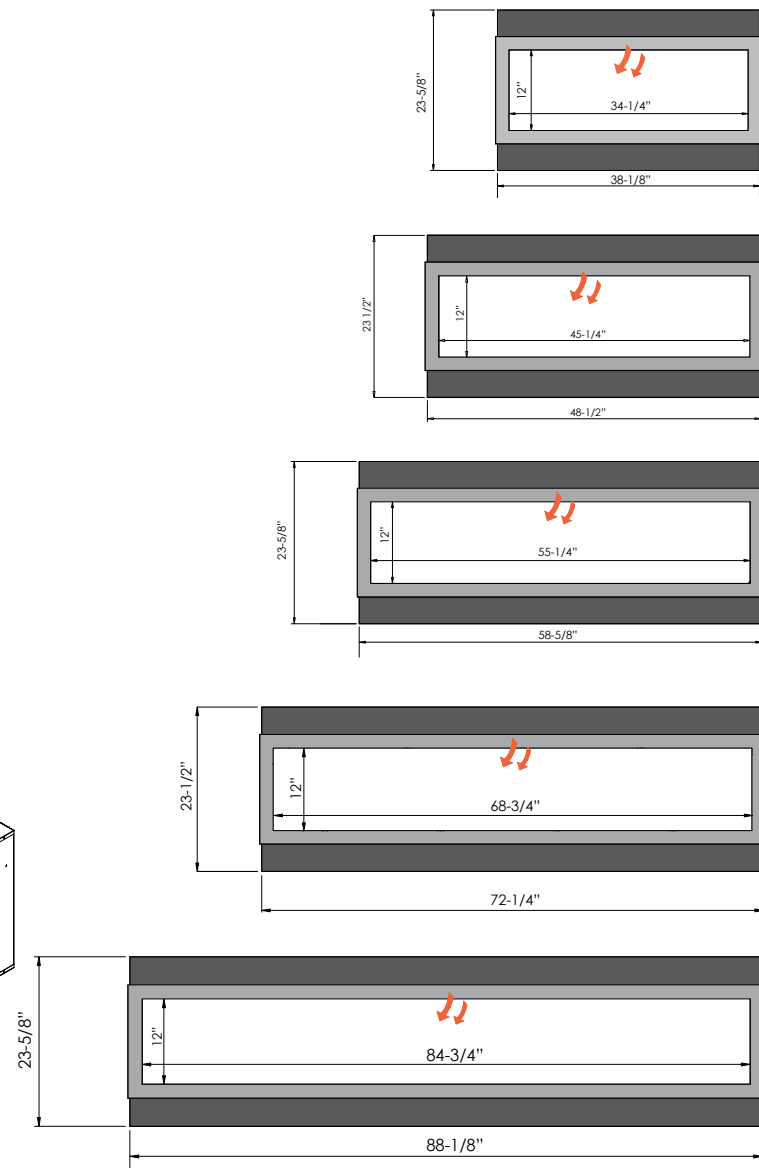

PANORAMA SERIES

12" Deep Models - 2 flame sets

6-3/4" Slim Models - Single flame set

The heater and fan is located in the top of the unit and the glass is uniquely angled backwards to allow heat to cascade down over the front of the fireplace

	BI-40	BI-50	BI-60	BI-72	BI-88
Volts	120	120	120	120	120
Amps	12.5	12.5	12.5	12.5	12.5
Watts	1500 max	1500 max	1500 max	1500 max	1500 max
Heater On	1500 watts high, 750 watts low	1500 watts high, 750 watts low	1500 watts high, 750 watts low	1500 watts high, 750 watts low	1500 watts high, 750 watts low
Heater Off	22 watts	22 watts	22 watts	22 watts	22 watts
Lamps	LED 22 watts	LED 22 watts	LED 22 watts	LED 22 watts	LED 22 watts
Rotor Motor	1 at 5 watts	1 at 5 watts	1 at 5 watts	1 at 5 watts	1 at 5 watts
Height, Width, Depth	DEEP 23 5/8 x 38 1/8 x 12 SLIM 23 5/8 x 38 1/8 x 6-3/4	23-1/2 x 48-1/2 x 12 23-1/2 x 48-1/2 x 6-3/4	23-1/2 x 58-5/8 x 12 23-1/2 x 58-5/8 x 6-3/4	23 1/2 x 72 1/4 x 12 23 1/2 x 72 1/4 x 6-3/4	23 1/2 x 88 1/8 x 12 23 1/2 x 88 1/8 x 6-3/4z
Glass Viewing Opening	12 x 34-1/4	12 x 45-1/4	12 x 55-1/4	12 x 68-3/4	12 x 84-3/4
Surround Size	15-3/4 x 38-5/8	15-3/4 x 49-1/4	15-3/4 x 59-1/8	15-3/4 x 72-3/4	15-3/4 x 88-1/8
Shipping Size	DEEP 25-1/4 x 47-3/4 x 14-1/2 SLIM 25-1/4 x 49-3/4 x 10-1/4	25-3/4 x 58 x 14-1/2 25-1/4 x 59-3/4 x 10-1/4	25-1/2 x 58 x 14-1/2 25-1/4 x 69-3/4 x 10-1/4	25-1/4 x 81-1/8 x 14-1/2 25-1/4 x 83-1/4 x 10-1/4	25-1/4 x 97-1/4 x 14-1/2 25-1/4 x 99-1/4 x 10-1/4
Shipping Weight	DEEP 93 lbs. Glass Included SLIM 89 lbs. Glass Included	111 lbs. Glass Included 106 lbs. Glass Included	128 lbs. Glass Included 124 lbs. Glass Included	157 lbs. Glass Included 150 lbs. Glass Included	197 lbs. Glass Included 188 lbs. Glass Included