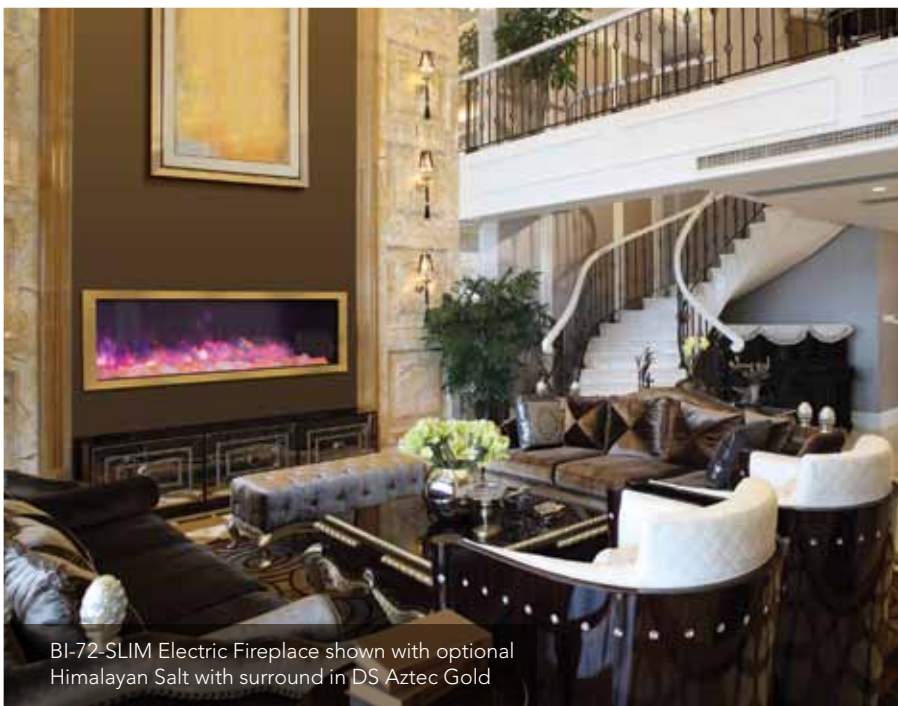

BI-88-DEEP Electric Fireplace shown with optional Sable media and surround in DS Textured Black

BI-60-DEEP Electric Fireplace shown with Fire & Ice media with surround in DS Espresso

BI-72-SLIM Electric Fireplace shown with optional Himalayan Salt with surround in DS Aztec Gold