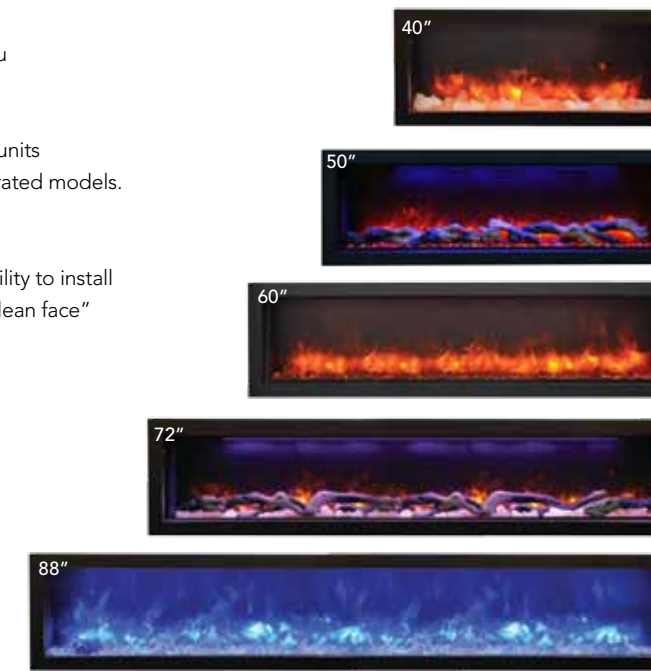

Featuring the vibrant Fire & Ice flame set, with just a click of your remote you can easily change the flame color from blue to purple, violet, orange or yellow.

FEATURES & ACCESSORIES

DEEP SERIES

- Rated for indoor or outdoor use
- True clean face install options
- 12" depth option
- Massive glass viewing area
- Electrical hard-wire ready
- Thermostat hard-wire ready
- Unique multi color state-of-the-art flame
- Three LED light strips
- Two flame sets
- Latest LED light technology
- Ambient canopy lighting in 13 colors
- Flame operates with or without heat
- Heater and fan
- Approx. heating area 400-500 sq. ft.
- Remote control for flame and heater
- Designed to be built-in and allow for the finishing material to be built right up to the glass edge or, the included surround can be used as an alternate finish option.
- Design Specialties surround options available, for an additional charge
- See below for media options

It's all in the Box! - SLIM

OPTIONAL MEDIA
Available for an additional charge.

Himalayan Salt

Sable

DEEP & SLIM COVER

Panorama Series Stainless Steel Covers are available for an additional charge. Cover is required for all outdoor installations.