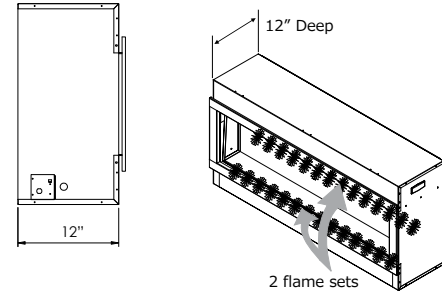

PANORAMA SERIES

12" Deep Models - 2 flame sets

6-3/4" Slim Models - Single flame set

The heater and fan is located in the top of the unit and the glass is uniquely angled backwards to allow heat to cascade down over the front of the fireplace

	BI-40	BI-50	BI-60	BI-72	BI-88
Volts	120	120	120	120	120
Amps	12.5	12.5	12.5	12.5	12.5
Watts	1500 max	1500 max	1500 max	1500 max	1500 max
Heater On	1500 watts high, 750 watts low	1500 watts high, 750 watts low	1500 watts high, 750 watts low	1500 watts high, 750 watts low	1500 watts high, 750 watts low
Heater Off	22 watts	22 watts	22 watts	22 watts	22 watts
Lamps	LED 22 watts	LED 22 watts	LED 22 watts	LED 22 watts	LED 22 watts
Rotor Motor	1 at 5 watts	1 at 5 watts	1 at 5 watts	1 at 5 watts	1 at 5 watts
Height, Width, Depth	DEEP 23 5/8 x 38 1/8 x 12 SLIM 23 5/8 x 38 1/8 x 6-3/4	23-1/2 x 48-1/2 x 12 23-1/2 x 48-1/2 x 6-3/4	23-1/2 x 58-5/8 x 12 23-1/2 x 58-5/8 x 6-3/4	23 1/2 x 72 1/4 x 12 23 1/2 x 72 1/4 x 6-3/4	23 1/2 x 88 1/8 x 12 23 1/2 x 88 1/8 x 6-3/4z
Glass Viewing Opening	12 x 34-1/4	12 x 45-1/4	12 x 55-1/4	12 x 68-3/4	12 x 84-3/4
Surround Size	15-3/4 x 38-5/8	15-3/4 x 49-1/4	15-3/4 x 59-1/8	15-3/4 x 72-3/4	15-3/4 x 88-1/8
Shipping Size	DEEP 25-1/4 x 47-3/4 x 14-1/2 SLIM 25-1/4 x 49-3/4 x 10-1/4	25-3/4 x 58 x 14-1/2 25-1/4 x 59-3/4 x 10-1/4	25-1/2 x 58 x 14-1/2 25-1/4 x 69-3/4 x 10-1/4	25-1/4 x 81-1/8 x 14-1/2 25-1/4 x 83-1/4 x 10-1/4	25-1/4 x 97-1/4 x 14-1/2 25-1/4 x 99-1/4 x 10-1/4
Shipping Weight	DEEP 93 lbs. Glass Included SLIM 89 lbs. Glass Included	111 lbs. Glass Included 106 lbs. Glass Included	128 lbs. Glass Included 124 lbs. Glass Included	157 lbs. Glass Included 150 lbs. Glass Included	197 lbs. Glass Included 188 lbs. Glass Included