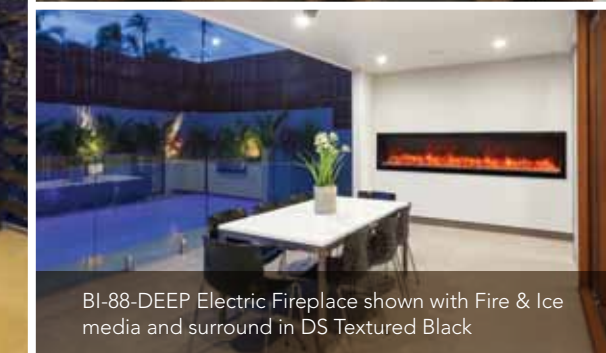

BI-72-SLIM Electric Fireplace shown with Fire & Ice media and surround in DS Copper Fire

BI-88-DEEP Electric Fireplace shown with Fire & Ice media and surround in DS Textured Black