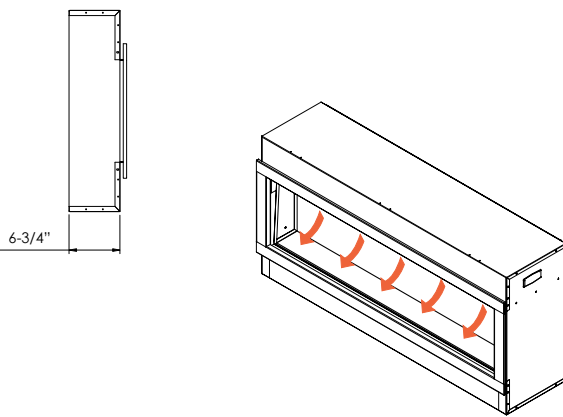

PANORAMA SERIES

12" Deep Models - 2 flame sets

6-3/4" Slim Models - Single flame set

The heater and fan is located in the top of the unit and the glass is uniquely angled backwards to allow heat to cascade down over the front of the fireplace

	BI-40	BI-50	BI-60	BI-72	BI-88
Volts	120	120	120	120	120
Amps	12.5	12.5	12.5	12.5	12.5
Watts	1500 max	1500 max	1500 max	1500 max	1500 max
Heater On	1500 watts high, 750 watts low	1500 watts high, 750 watts low	1500 watts high, 750 watts low	1500 watts high, 750 watts low	1500 watts high, 750 watts low
Heater Off	22 watts	22 watts	22 watts	22 watts	22 watts
Lamps	LED 22 watts	LED 22 watts	LED 22 watts	LED 22 watts	LED 22 watts
Rotor Motor	1 at 5 watts	1 at 5 watts	1 at 5 watts	1 at 5 watts	1 at 5 watts
Height, Width, Depth	DEEP 23 5/8 x 38 1/8 x 12 SLIM 23 5/8 x 38 1/8 x 6-3/4	23-1/2 x 48-1/2 x 12 23-1/2 x 48-1/2 x 6-3/4	23-1/2 x 58-5/8 x 12 23-1/2 x 58-5/8 x 6-3/4	23 1/2 x 72 1/4 x 12 23 1/2 x 72 1/4 x 6-3/4	23 1/2 x 88 1/8 x 12 23 1/2 x 88 1/8 x 6-3/4z
Glass Viewing Opening	12 x 34-1/4	12 x 45-1/4	12 x 55-1/4	12 x 68-3/4	12 x 84-3/4
Surround Size	15-3/4 x 38-5/8	15-3/4 x 49-1/4	15-3/4 x 59-1/8	15-3/4 x 72-3/4	15-3/4 x 88-1/8
Shipping Size	DEEP 25-1/4 x 47-3/4 x 14-1/2 SLIM 25-1/4 x 49-3/4 x 10-1/4	25-3/4 x 58 x 14-1/2 25-1/4 x 59-3/4 x 10-1/4	25-1/2 x 58 x 14-1/2 25-1/4 x 69-3/4 x 10-1/4	25-1/4 x 81-1/8 x 14-1/2 25-1/4 x 83-1/4 x 10-1/4	25-1/4 x 97-1/4 x 14-1/2 25-1/4 x 99-1/4 x 10-1/4
Shipping Weight	DEEP 93 lbs. Glass Included SLIM 89 lbs. Glass Included	111 lbs. Glass Included 106 lbs. Glass Included	128 lbs. Glass Included 124 lbs. Glass Included	157 lbs. Glass Included 150 lbs. Glass Included	197 lbs. Glass Included 188 lbs. Glass Included