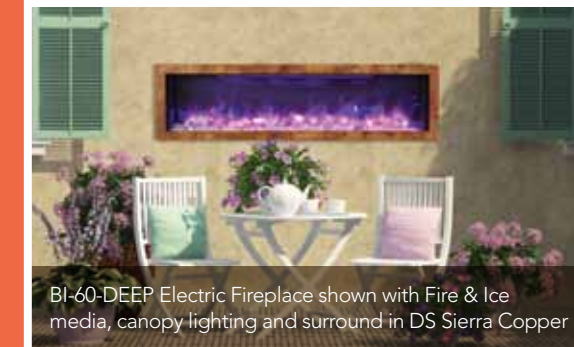

BI-60-DEEP Electric Fireplace shown with Fire & Ice media with surround in DS Espresso

The Panorama Series of built-in electric fireplaces have been designed to give you maximum flexibility in selecting a unit that perfectly suits your needs.

Featuring the vibrant Fire & Ice flame set, with just a click of your remote you can easily change the flame color from blue to purple, violet, orange or yellow.

FEATURES & ACCESSORIES

DEEP SERIES

- Rated for indoor or outdoor use
- True clean face install options
- 12" depth option
- Massive glass viewing area
- Electrical hard-wire ready
- Thermostat hard-wire ready
- Unique multi color state-of-the-art flame
- Three LED light strips
- Two flame sets
- Latest LED light technology
- Ambient canopy lighting in 13 colors
- Flame operates with or without heat
- Heater and fan
- Approx. heating area 400-500 sq. ft.
- Remote control for flame and heater
- Designed to be built-in and allow for the finishing material to be built right up to the glass edge or, the included surround can be used as an alternate finish option.
- Design Specialties surround options available, for an additional charge
- See below for media options

OUTDOOR

BI-50-DEEP Electric Fireplace shown with optional Sable fireglass and log set

BI-40-SLIM Electric Fireplace shown with Fire & Ice media with surround in DS Brite Black

BI-88-SLIM Electric Fireplace shown with Fire & Ice media without surround

BI-60-DEEP Electric Fireplace shown with Fire & Ice media, canopy lighting and surround in DS Sierra Copper

BI-40-DEEP Electric Fireplace shown with optional Himalayan Salt and without surround

BI-60-SLIM Electric Fireplace shown with optional Sable media with surround in DS Dark Pewter