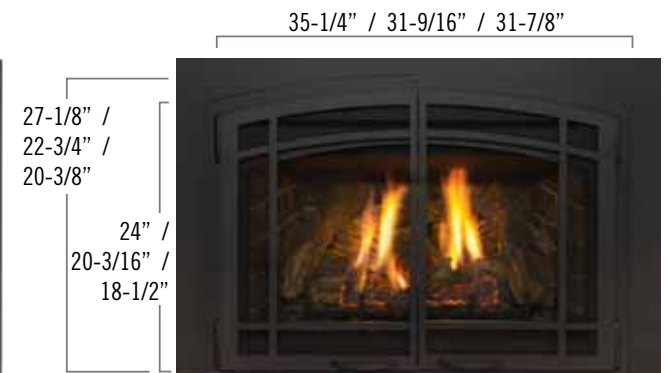

Arched Prairie Full Door screen front