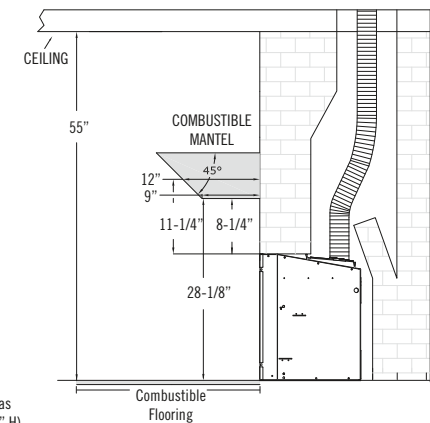

SPECIFICATIONS

Fireplace brochures are for advertising purposes only. Refer to the specific fireplace manual for installation.

Model	Roosevelt 34	Roosevelt 29
Height	23-3/4"	19-7/8"
Front Width	33-7/8"	29-5/8"
Back Width	24"	20-1/16"
Depth	16-3/8"	16"
Weight	145 lbs	125 lbs
Viewing Area	28-3/8" x 20"	25-1/8" x 15-1/2"
BTU NG High / Low	40,000 / 10,000	30,000 / 10,000
BTU LP High / Low	40,000 / 10,000	30,000 / 10,000
ENERGUIDE P.4 NG / LP	70.68% / 70.05%	70.09% / 70.42%
STEADY STATE NG / LP	73.63% / 73.45%	74.96% / 75.85%
AFUE% NG / LP	73.05% / 72.81%	74.35% / 68.56%
Valve System	IPI	IPI
Media Options	Traditional Logs, Birch Logs & Beach Accent Kit	Traditional Logs, Birch Logs & Beach Accent Kit
Refractory Options <i>(Required for Installation)</i>	Rustic Brick, Chicago Brick, LedgeStone, Enamel Panels, Black Glass Panels	Rustic Brick, Chicago Brick, LedgeStone, Enamel Panels, Black Glass Panels
Rear Split Flow Burner	Standard	Standard
Ember Bed Light Kit	Standard	Standard
Fan Kit	Standard	Standard
Screen Front	Required	Required

Features, Options & Specifications are subject to change.

Roosevelt 34

Roosevelt 29

Clearances to Combustibles

For Roosevelt 34 & Roosevelt 29

Roosevelt 34

Roosevelt 29

Clearances

Model	Roosevelt 34	Roosevelt 29
From insert to combustible	Refer to the Manual	Refer to the Manual
From insert to combustible side wall	4"	4"
Mantel 9" deep from top of insert	10"	8-1/4"

Each unit factory tested