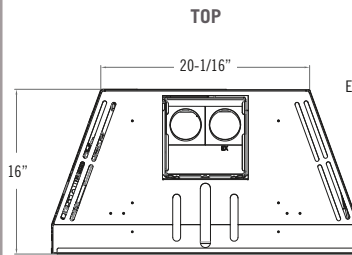

Roosevelt 29