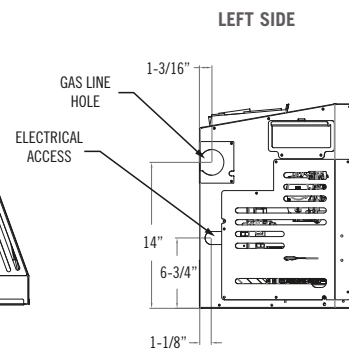

Roosevelt 29