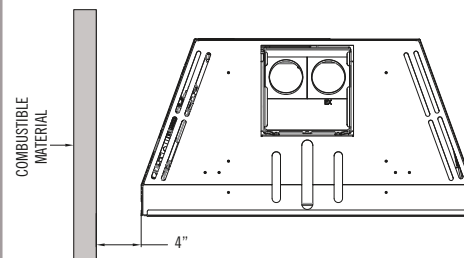

SPECIFICATIONS

Fireplace brochures are for advertising purposes only. Refer to the specific fireplace manual for installation.

Model	Roosevelt 34	Roosevelt 29
Height	23-3/4"	19-7/8"
Front Width	33-7/8"	29-5/8"
Back Width	24"	20-1/16"
Depth	16-3/8"	16"
Weight	145 lbs	125 lbs
Viewing Area	28-3/8" x 20"	25-1/8" x 15-1/2"
BTU NG High / Low	40,000 / 10,000	30,000 / 10,000
BTU LP High / Low	40,000 / 10,000	30,000 / 10,000
ENERGUIDE P.4 NG / LP	70.68% / 70.05%	70.09% / 70.42%
STEADY STATE NG / LP	73.63% / 73.45%	74.96% / 75.85%
AFUE% NG / LP	73.05% / 72.81%	74.35% / 68.56%
Valve System	IPI	IPI
Media Options	Traditional Logs, Birch Logs & Beach Accent Kit	Traditional Logs, Birch Logs & Beach Accent Kit
Refractory Options <i>(Required for Installation)</i>	Rustic Brick, Chicago Brick, LedgeStone, Enamel Panels, Black Glass Panels	Rustic Brick, Chicago Brick, LedgeStone, Enamel Panels, Black Glass Panels
Rear Split Flow Burner	Standard	Standard
Ember Bed Light Kit	Standard	Standard
Fan Kit	Standard	Standard
Screen Front	Required	Required

Features, Options & Specifications are subject to change.

Roosevelt 34

Roosevelt 29

Clearances to Combustibles

For Roosevelt 34 & Roosevelt 29

Roosevelt 34

Roosevelt 29

Clearances

Model	Roosevelt 34	Roosevelt 29
From insert to combustible	Refer to the Manual	Refer to the Manual
From insert to combustible side wall	4"	4"
Mantel 9" deep from top of insert	10"	8-1/4"

Each unit factory tested