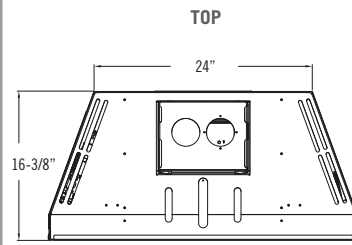

SPECIFICATIONS

Fireplace brochures are for advertising purposes only. Refer to the specific fireplace manual for installation.

Model	Roosevelt 34	Roosevelt 29
Height	23-3/4"	19-7/8"
Front Width	33-7/8"	29-5/8"
Back Width	24"	20-1/16"
Depth	16-3/8"	16"
Weight	145 lbs	125 lbs
Viewing Area	28-3/8" x 20"	25-1/8" x 15-1/2"
BTU NG High / Low	40,000 / 10,000	30,000 / 10,000
BTU LP High / Low	40,000 / 10,000	30,000 / 10,000
ENERGUIDE P.4 NG / LP	70.68% / 70.05%	70.09% / 70.42%
STEADY STATE NG / LP	73.63% / 73.45%	74.96% / 75.85%
AFUE% NG / LP	73.05% / 72.81%	74.35% / 68.56%
Valve System	IPI	IPI
Media Options	Traditional Logs, Birch Logs & Beach Accent Kit	Traditional Logs, Birch Logs & Beach Accent Kit
Refractory Options <i>(Required for Installation)</i>	Rustic Brick, Chicago Brick, LedgeStone, Enamel Panels, Black Glass Panels	Rustic Brick, Chicago Brick, LedgeStone, Enamel Panels, Black Glass Panels
Rear Split Flow Burner	Standard	Standard
Ember Bed Light Kit	Standard	Standard
Fan Kit	Standard	Standard
Screen Front	Required	Required

Features, Options & Specifications are subject to change.

Roosevelt 34