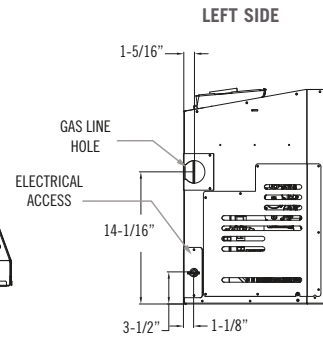

SPECIFICATIONS

Fireplace brochures are for advertising purposes only. Refer to the specific fireplace manual for installation.

Model	Roosevelt 34	Roosevelt 29
Height	23-3/4"	19-7/8"
Front Width	33-7/8"	29-5/8"
Back Width	24"	20-1/16"
Depth	16-3/8"	16"
Weight	145 lbs	125 lbs
Viewing Area	28-3/8" x 20"	25-1/8" x 15-1/2"
BTU NG High / Low	40,000 / 10,000	30,000 / 10,000
BTU LP High / Low	40,000 / 10,000	30,000 / 10,000
ENERGUIDE P.4 NG / LP	70.68% / 70.05%	70.09% / 70.42%
STEADY STATE NG / LP	73.63% / 73.45%	74.96% / 75.85%
AFUE% NG / LP	73.05% / 72.81%	74.35% / 68.56%
Valve System	IPI	IPI
Media Options	Traditional Logs, Birch Logs & Beach Accent Kit	Traditional Logs, Birch Logs & Beach Accent Kit
Refractory Options <i>(Required for Installation)</i>	Rustic Brick, Chicago Brick, LedgeStone, Enamel Panels, Black Glass Panels	Rustic Brick, Chicago Brick, LedgeStone, Enamel Panels, Black Glass Panels
Rear Split Flow Burner	Standard	Standard
Ember Bed Light Kit	Standard	Standard
Fan Kit	Standard	Standard
Screen Front	Required	Required

Features, Options & Specifications are subject to change.

Roosevelt 34