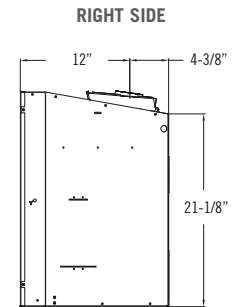

SPECIFICATIONS

Fireplace brochures are for advertising purposes only. Refer to the specific fireplace manual for installation.

Model	Roosevelt 34	Roosevelt 29
Height	23-3/4"	19-7/8"
Front Width	33-7/8"	29-5/8"
Back Width	24"	20-1/16"
Depth	16-3/8"	16"
Weight	145 lbs	125 lbs
Viewing Area	28-3/8" x 20"	25-1/8" x 15-1/2"
BTU NG High / Low	40,000 / 10,000	30,000 / 10,000
BTU LP High / Low	40,000 / 10,000	30,000 / 10,000
ENERGUIDE P.4 NG / LP	70.68% / 70.05%	70.09% / 70.42%
STEADY STATE NG / LP	73.63% / 73.45%	74.96% / 75.85%
AFUE% NG / LP	73.05% / 72.81%	74.35% / 68.56%
Valve System	IPI	IPI
Media Options	Traditional Logs, Birch Logs & Beach Accent Kit	Traditional Logs, Birch Logs & Beach Accent Kit
Refractory Options <i>(Required for Installation)</i>	Rustic Brick, Chicago Brick, LedgeStone, Enamel Panels, Black Glass Panels	Rustic Brick, Chicago Brick, LedgeStone, Enamel Panels, Black Glass Panels
Rear Split Flow Burner	Standard	Standard
Ember Bed Light Kit	Standard	Standard
Fan Kit	Standard	Standard
Screen Front	Required	Required

Features, Options & Specifications are subject to change.

Roosevelt 34