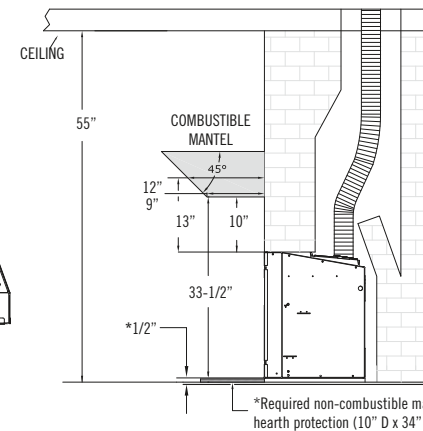

SPECIFICATIONS

Fireplace brochures are for advertising purposes only. Refer to the specific fireplace manual for installation.

Model	Roosevelt 34	Roosevelt 29
Height	23-3/4"	19-7/8"
Front Width	33-7/8"	29-5/8"
Back Width	24"	20-1/16"
Depth	16-3/8"	16"
Weight	145 lbs	125 lbs
Viewing Area	28-3/8" x 20"	25-1/8" x 15-1/2"
BTU NG High / Low	40,000 / 10,000	30,000 / 10,000
BTU LP High / Low	40,000 / 10,000	30,000 / 10,000
ENERGUIDE P.4 NG / LP	70.68% / 70.05%	70.09% / 70.42%
STEADY STATE NG / LP	73.63% / 73.45%	74.96% / 75.85%
AFUE% NG / LP	73.05% / 72.81%	74.35% / 68.56%
Valve System	IPI	IPI
Media Options	Traditional Logs, Birch Logs & Beach Accent Kit	Traditional Logs, Birch Logs & Beach Accent Kit
Refractory Options <i>(Required for Installation)</i>	Rustic Brick, Chicago Brick, LedgeStone, Enamel Panels, Black Glass Panels	Rustic Brick, Chicago Brick, LedgeStone, Enamel Panels, Black Glass Panels
Rear Split Flow Burner	Standard	Standard
Ember Bed Light Kit	Standard	Standard
Fan Kit	Standard	Standard
Screen Front	Required	Required

Features, Options & Specifications are subject to change.

Roosevelt 34

Roosevelt 29

Clearances to Combustibles

For Roosevelt 34 & Roosevelt 29

Roosevelt 34

Roosevelt 29

Clearances

Model	Roosevelt 34	Roosevelt 29
From insert to combustible	Refer to the Manual	Refer to the Manual
From insert to combustible side wall	4"	4"
Mantel 9" deep from top of insert	10"	8-1/4"

Each unit factory tested