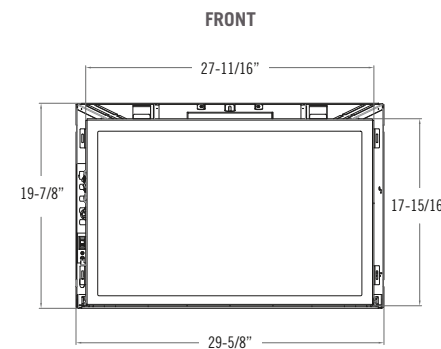

Roosevelt 29