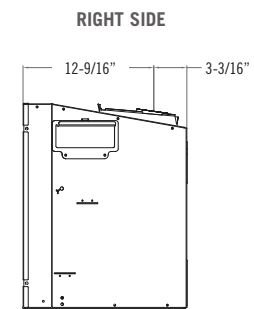

Roosevelt 29