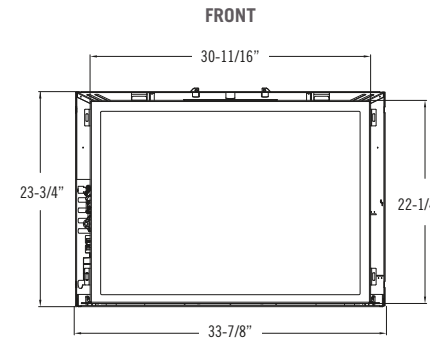

SPECIFICATIONS

Fireplace brochures are for advertising purposes only. Refer to the specific fireplace manual for installation.

Model	Roosevelt 34	Roosevelt 29
Height	23-3/4"	19-7/8"
Front Width	33-7/8"	29-5/8"
Back Width	24"	20-1/16"
Depth	16-3/8"	16"
Weight	145 lbs	125 lbs
Viewing Area	28-3/8" x 20"	25-1/8" x 15-1/2"
BTU NG High / Low	40,000 / 10,000	30,000 / 10,000
BTU LP High / Low	40,000 / 10,000	30,000 / 10,000
ENERGUIDE P.4 NG / LP	70.68% / 70.05%	70.09% / 70.42%
STEADY STATE NG / LP	73.63% / 73.45%	74.96% / 75.85%
AFUE% NG / LP	73.05% / 72.81%	74.35% / 68.56%
Valve System	IPI	IPI
Media Options	Traditional Logs, Birch Logs & Beach Accent Kit	Traditional Logs, Birch Logs & Beach Accent Kit
Refractory Options <i>(Required for Installation)</i>	Rustic Brick, Chicago Brick, LedgeStone, Enamel Panels, Black Glass Panels	Rustic Brick, Chicago Brick, LedgeStone, Enamel Panels, Black Glass Panels
Rear Split Flow Burner	Standard	Standard
Ember Bed Light Kit	Standard	Standard
Fan Kit	Standard	Standard
Screen Front	Required	Required

Features, Options & Specifications are subject to change.

Roosevelt 34